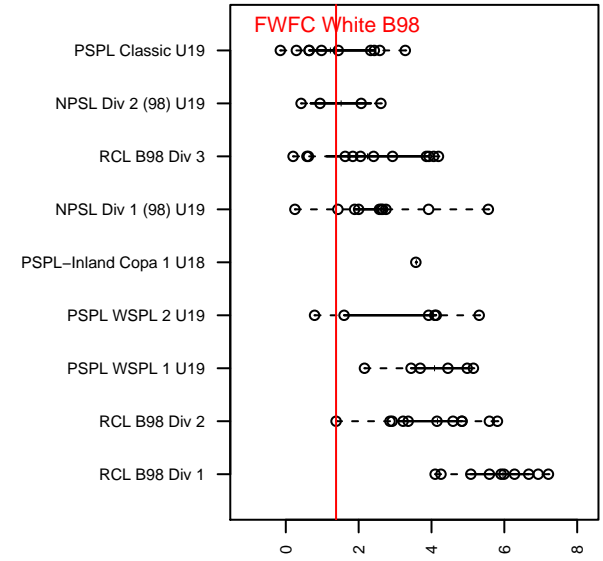

**attack and defense rating
relative to others at age
and all opponents in last 13 months**