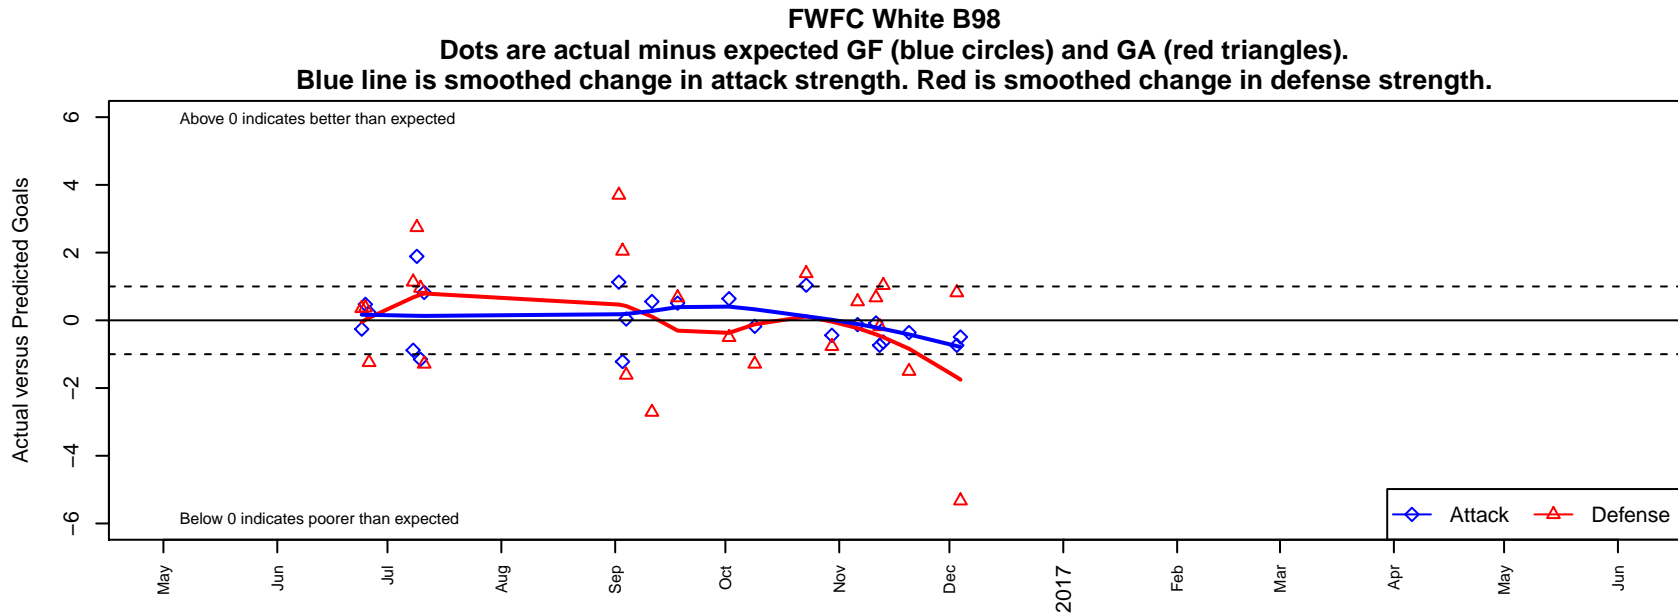

**attack and defense variance (black dot)
relative to other teams
and top 10 in region**

**attack and defense rating
relative to others at age
and all opponents in last 13 months**

FWFC White B98

Federal Way FC
Federal Way, WA
B98 total strength=1429
attack=11.35 defense=6.89
fall league = RCL B98 Div 2

alt names used:
FWFC B98 White
FEDERAL WAY FC FWFC B98 WHITE (WA)
FWFC B98 White (B)
FWFC B98 white

Venues played:
2016 RVS Classic BU17-19
2016 Nike Crossfire Challenge Silver Group U1
2016 Labor Day Cup BU19
2016 RCL B98 Div 2