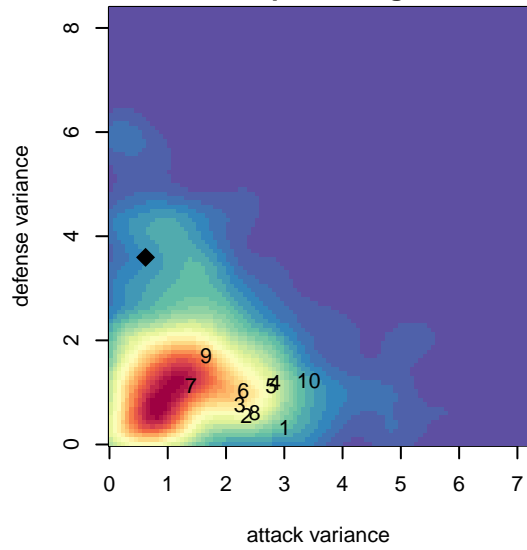

**attack and defense variance (black dot)
relative to other teams
and top 10 in region**