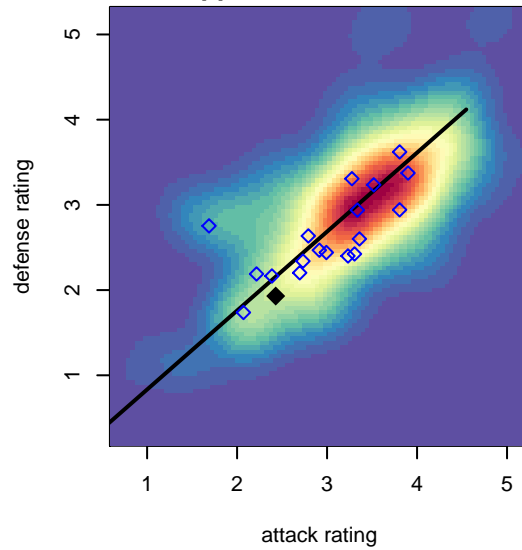

**attack and defense rating
relative to others at age
and all opponents in last 13 months**