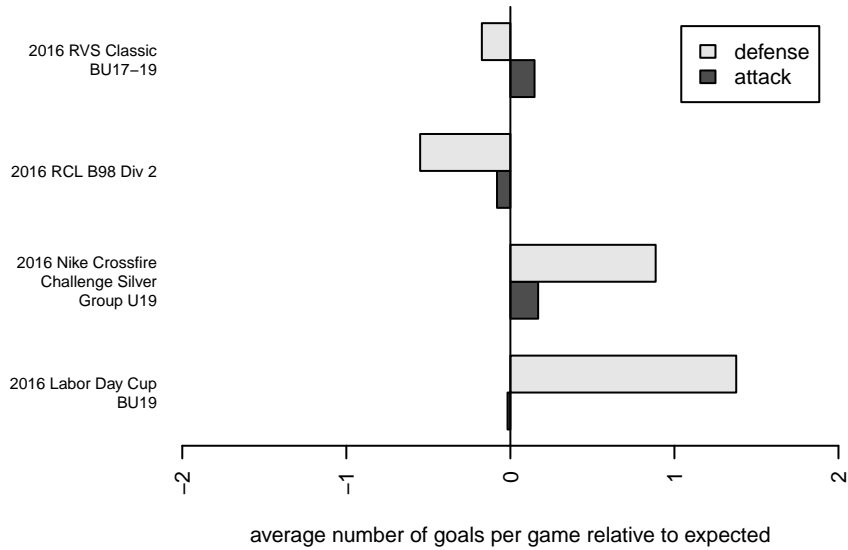

Performance relative to 13 month average