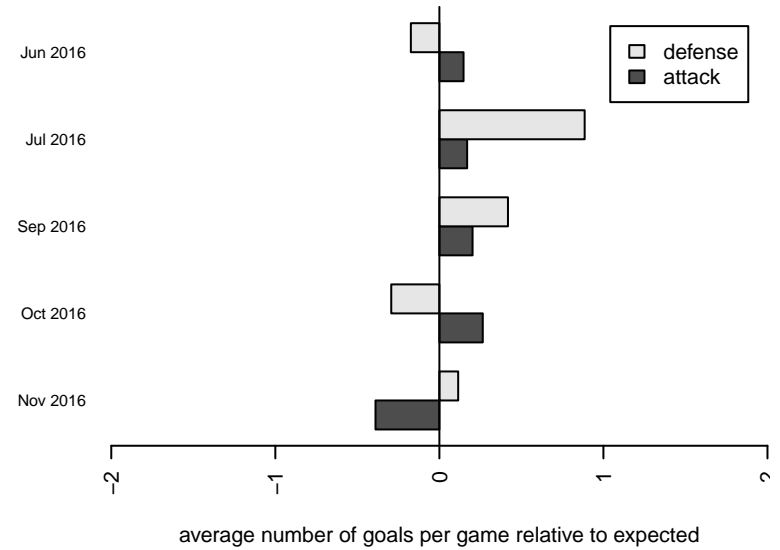

Performance relative to 13 month average